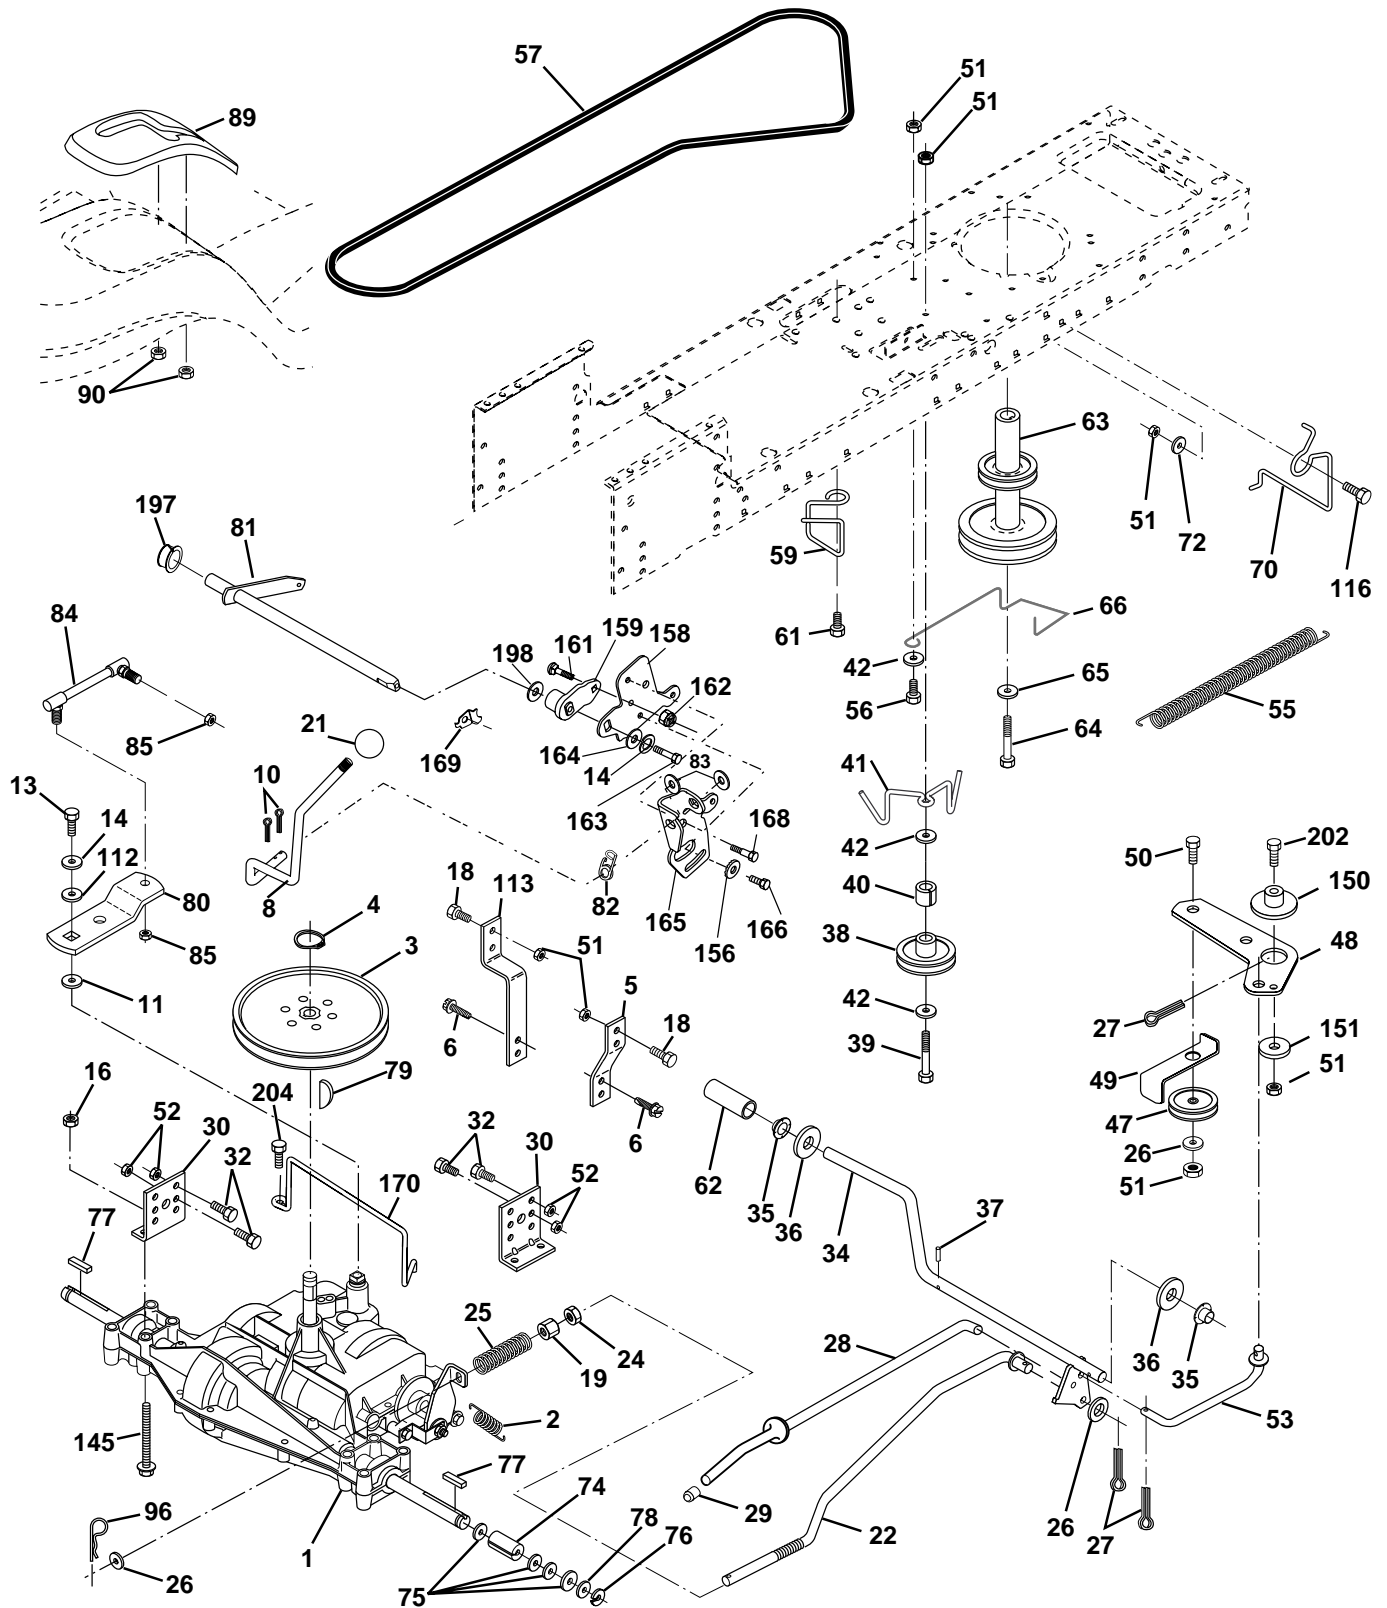

REPAIR PARTS

TRACTOR - MODEL NO. LT13 (J81342F), PRODUCT NO. 954 13 00-35

DRIVE

REPAIR PARTS

TRACTOR - MODEL NO. LT13 (J81342F), PRODUCT NO. 954 13 00-35

DRIVE

KEY NO.	PART NO.	DESCRIPTION	KEY NO.	PART NO.	DESCRIPTION
1	-----	Transaxle Peerless 206-545C Order parts from transaxle manufacturer	62	532124872	Cover Pedal Round
2	532146682	Spring Return Brake T/a Zinc	63	532140186	Engine Pulley LT/YT
3	532123666	Pulley Transaxle 18" tires	64	871170764	Bolt Hex
4	812000028	Ring Retainer# 5100-62	65	810040700	Washer Lock Hvy Hlcl Spr 7/16
5	532121520	Strap Torque 30 Degrees	66	532154778	Keeper Belt Engine Foolproof
6	817490512	Screw Thdrol 5/16-18 X 3/4 TYT	70	532134683	Guide Belt Mower Drive RH
8	532165866	Rod Shift Fender Adjust Lt	72	819132012	Washer 13/32 X 1-1/4 X 12 Ga
10	876020416	Pin Cotter 1/8 X 1 Cad	74	532137057	Spacer Axle
11	532105701	Washer Plate Shf 388 Sq Hole	75	532121749	Washer 25/32 X 1 1/4 X 16 Ga
13	874550412	Bolt 1/4-28 Unf Gr 8 W/Patch	76	812000001	E-ring#5133-75
14	810040400	Washer Lock Hvy Helical	77	532123583	Key Square 2 0 X 1845/ 1865
18	874780616	Bolt, Fin Hex 3/8-16 UNC x 1 Gr. 5	78	532121748	Washer 25/32 X 1-5/8 X 16 Ga
19	873800600	Nut Lock 3/8-16 Unc	79	532125096	Key Woodruff #9 3/16 x 3/4
21	532140845	Knob	80	532131486	Arm Shift
22	532130804	Rod Brake Blk Zinc 26 840	81	532165594	Shaft Asm Cross 18"t
24	873350600	Nut Hex Jam 3/8-16 Unc	82	532165711	Spring Torsion T/a
25	532106888	Spring Rod Brake 2 00 Zinc	83	819171216	Washer 17/32 X 3/4 X 16 Ga
26	819131316	Washer 13/32 X 13/16 X 16 Ga	84	532166228	Link Transaxle
27	876020412	Pin Cotter 1/8 X 3/4 Cad	85	532150360	Nut Lock Center 1/4 - 28 FNTHD
28	532145204	Rod Brake Parking LT/YT	89	532166556	Console Shift STLT
29	532071673	Cap Brake Parking Black	90	532124346	Nut Self-thd Wsh-hd 1/4 Zinc
30	532130807	Bracket Mtg Transaxle	96	532124788	Retainer Spring 1"
32	874760512	Bolt Hex Hd 5/16-18unc X 3/4	112	819091210	Washer 9/32 x 3/4 x 10 Ga.
34	532155071	Shaft Asm Pedal Foot	113	532127285	Strap Torque LT
35	532120183	Bearing Nylon Blk 629 Id	116	872110610	Bolt Rdhd Sq Neck 3/8-16 x 1.25
36	819211616	Washer 21/32 X 1 X 16 Ga	145	874490540	Bolt Hex 5/16-18 Gr. 5
37	532124963	Pin Roll 3/16 X 1"	150	532165850	Bushing Bellcrank Grd Drive
38	532131494	Pulley Idler Flat	151	819133210	Washer 13/32 x 2 x 10 Ga.
39	872110622	Bolt RDHD 3/8-16 Unc x 2-3/4 Gr. 5	156	532166002	Washer Srrted 5/16ID x 1.125
40	532124965	Spacer Split 395 X 59 Bzp	158	532165589	Bracket Shift Mount
41	532165838	Keeper Belt Idler Flat	159	532165494	Hub Tapered Flange Shift Lt
42	819131312	Washer 13/32 X 13/16 X 12 Ga	161	872140406	Bolt Rdhd Sqnk 1/4-20 x 3/4 Gr 5
47	532127783	Pulley Idler V Groove Plastic	162	873680400	Nut Crownlock 1/4-20 Unc
48	532154407	Bellcrank Clutch Grnd Driv	163	874780416	Bolt Hex Fin 1/4-20 Unc x 1 Gr 5
49	532123205	Retainer Belt Style Spring	164	819091010	Washer 5/8 x .281 x 10 Ga
50	874760624	Bolt Hex Hd 3/8-16unc X 1-1/2	165	532165623	Bracket Pivot Lever
51	873680600	Nut Crownlock 3/8-16 Unc	166	532166880	Screw 5/16-18 x 5/8
52	873680500	Nut Crownlock 5/16-18 Unc	168	532165492	Bolt Shoulder 5/16-18 x .561
53	532105710	Link Clutch	169	532165580	Plate Fastening Lt
55	532105709	Spring Return Clutch 6 75	170	532165849	Keeper Belt Transaxle Gear
56	874760620	Bolt Fin Hx 3/8-16 X 1/4	197	532169613	Nyliner Snap-In
57	531013136	V-Belt Ground Drive 95 25	198	532169593	Washer Nyl 7/8 ID x 105"
59	532169691	Keeper Belt Span Ctr	202	872110612	Bolt Carr. SH 3/8-16 x 1-1/2 Gr. 5
61	817060512	Screw 5/16-18 x 3/4 SMGML	204	817060516	Screw 5/16-18 x 1 SMGML

NOTE: All component dimensions given in U.S. inches
1 inch = 25.4 mm