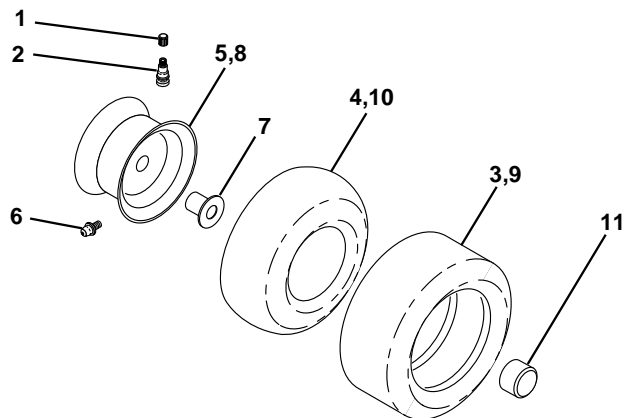

KEY NO.	PART NO.	DESCRIPTION
12	532121246	Bracket Mounting Switch
13	532121248	Bushing Snap Blk Nyl 50 Id
14	872050412	Bolt Rdhd Sqkn 1/4-20x1-1/2
15	532134300	Spacer Split 28x96 Yel Zinc
16	532121250	Spring Cprsn 1.27 Blk Pnt
17	532123976	Nut Lock 1/4 Lge Flg Gr 5 Zinc
21	532171852	Bolt SHLD 5/16-18 Unc-2A
22	873800500	Nut Hex Lock W/Ins 5/16-18
24	819171912	Washer 17/32 X 1-3/16 X 12 Ga.
25	532127018	Bolt Shoulder 5/16-18 X 62

NOTE: All component dimensions given in U.S. inches.
1 inch = 25.4 mm

REPAIR PARTS

TRACTOR - MODEL NO. LT13 (J81342F), PRODUCT NO. 954 13 00-35

DECALS

KEY NO.	PART NO.	DESCRIPTION	KEY NO.	PART NO.	DESCRIPTION
1	532126187	Decal 100 DBA	12	532159736	Decal Chassis Hot Muffler
2	532152262	Decal Grille	13	532159737	Decal Brake/Clutch Symbol LT
3	532170598	Decal Hood RH	14	532160396	Decal V-Belt Schematic
4	532170599	Decal Hood LH	15	532162598	Decal Drawbar Load Limit
5	532170848	Decal HP Engine	16	532140837	Decal Saddle Brake Parking
6	532145437	Decal Europe Stand CE	20	532145005	Decal Bat Dan/Psn
7	532170565	Decal, Ins. Strg Whl.	--	532171284	Pad Footrest LH STLT
8	532145494	Decal Mower Cutfinger	--	532171285	Pad Footrest RH STLT
9	532141761	Decal Fender Jonsered	--	532138311	Decal Handle Lift Height Adjust
10	532145498	Decal Read Owner's Manual Syms.	--	532171913	Manual Operator's (Euro.)
11	532162927	Decal Hood Insert B&S White	--	532171914	Manual Operator's (Scan.)

WHEELS & TIRES

KEY NO.	PART NO.	DESCRIPTION
1	532059192	Cap Valve Tire
2	532065139	Stem Valve
3	532106222	Tire F Ts 15 X 6 0 - 6 Service
4	532059904	Tube Front (Service Item Only)
5	532138336	Rim Asm 6"front Silver Service
6	532124957	Fitting Grease (Front Wheel Only)
7	532124959	Bearing Flange (Front Wheel Only)
8	532138337	Rim Asm 8"rear Silver Service
9	532106268	Tire R Ts 18x9 5-8 C Service
10	532124926	Tube Rear (Service Item Only)
11	532104757	Cap Axle Blk 1 50 X 1 00
--	532144334	Sealant, Tire (10 oz. Tube)