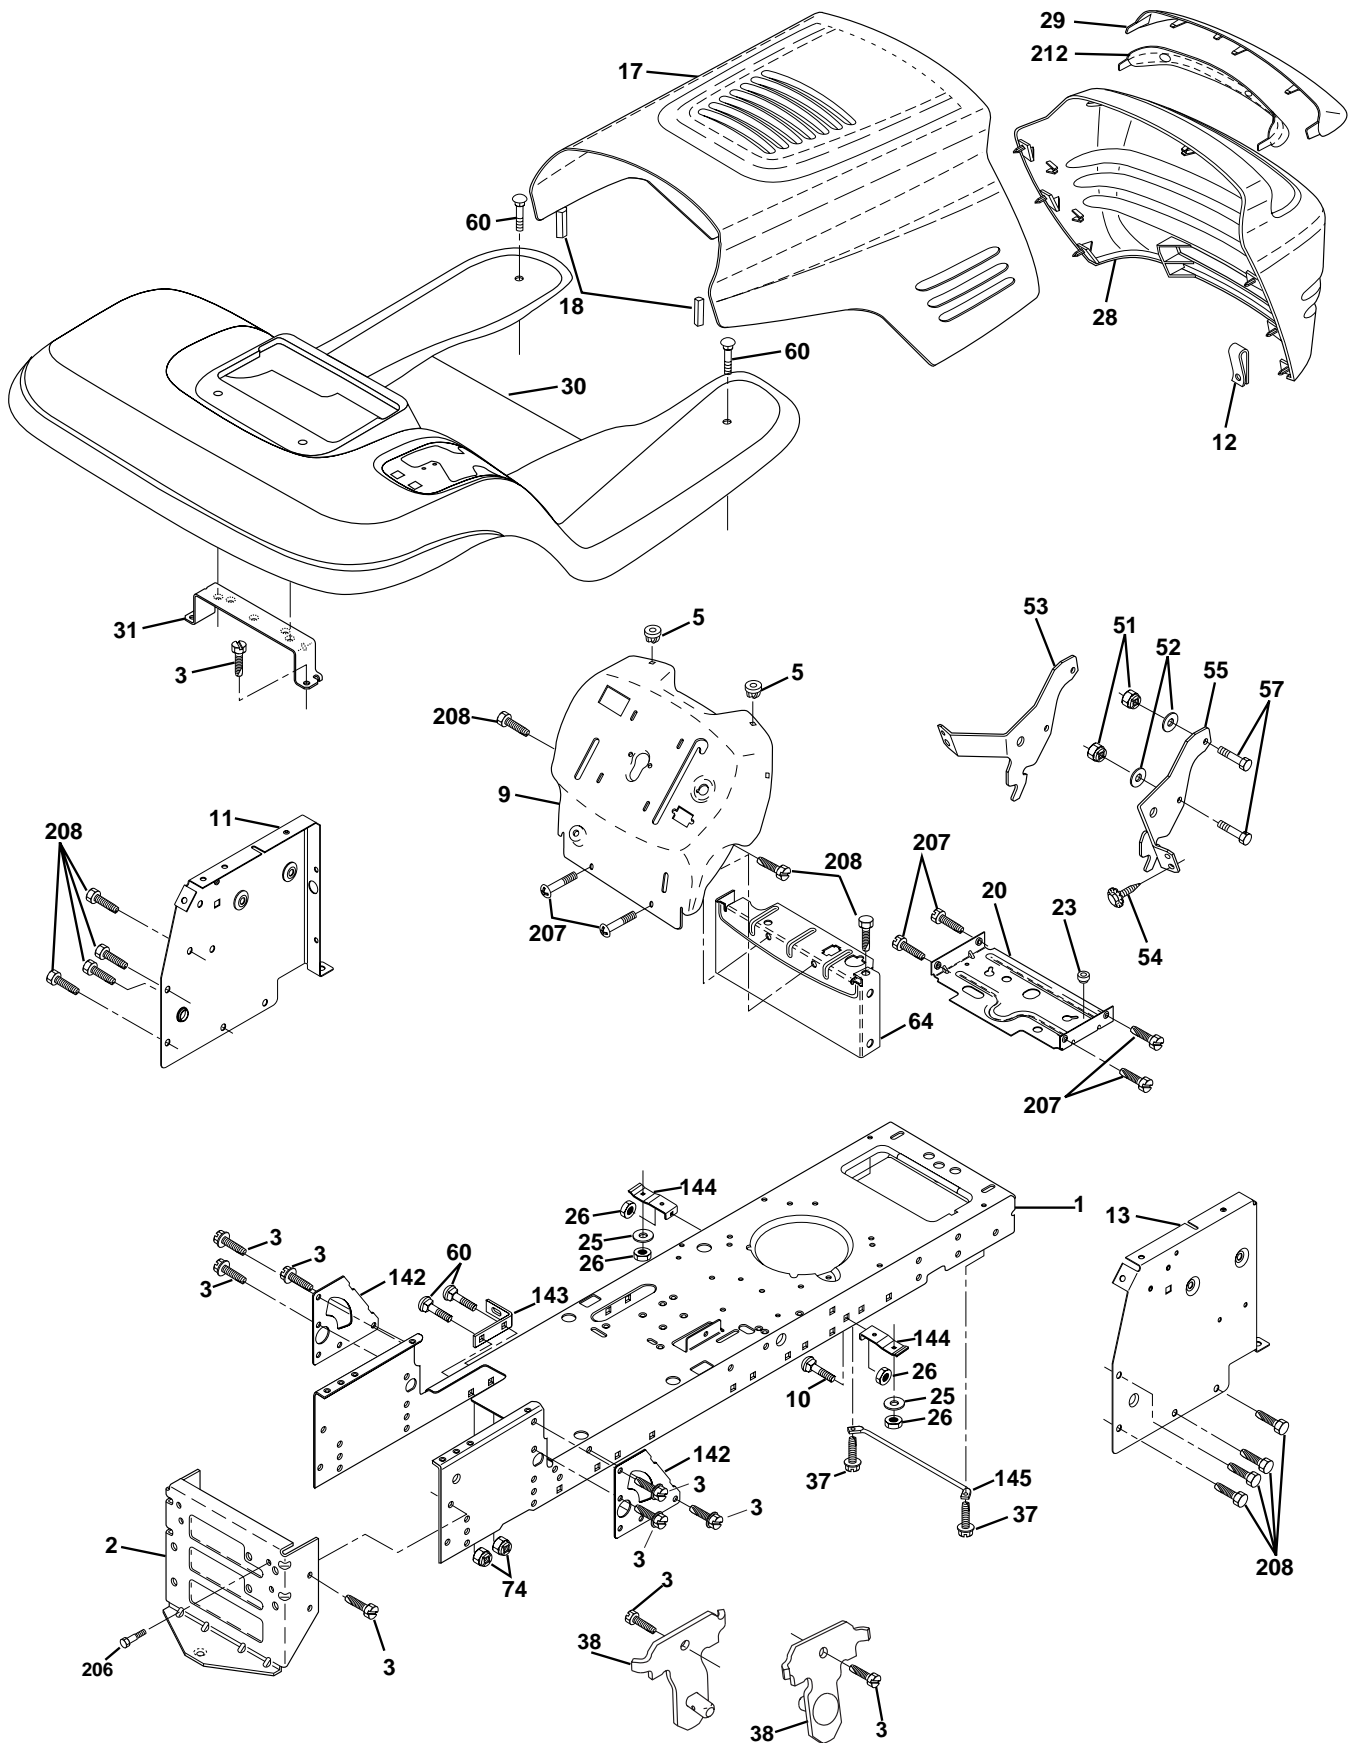

LT 13

Spare parts
Ersatzteile
Pièces détachées
Reserve onderdelen
Repuestos
Reservdelar

REPAIR PARTS

TRACTOR - MODEL NO. LT13 (J81342F), PRODUCT NO. 954 13 00-35

ELECTRICAL

KEY NO.	PART NO.	DESCRIPTION
1	532144925	Battery 12 Volt 25 AMP
2	874760412	Bolt Hex Hd 1/4-20unc X 3/4
8	532156417	Case Battery Mech Hinge
16	532153664	Switch Interlock Push-In
20	873350400	Nut Jam Hex 1/4-20 Unc
21	532166182	Harness Asm Light W/4152j
22	532004152	Bulb Light #1156
24	532004799	Cable Battery 6 Ga 11" red
25	532146147	Cable Battery 6 Ga 44" red w/16 wire
26	532166180	Fuse 15 AMP
27	73510400	Nut Keps Hex 1/4-20 Unc
28	532004207	Cable Ground 6 Ga 12" black
29	532121305	Switch Plunger Nc Gray
30	532163968	Switch Ign
33	532140401	Key Ign
40	532170217	Harness Ign.
41	871110408	Bolt Blk Fin Hex 1/4 - 20 x 1/2
42	532131563	Cover Terminal Red
43	532145673	Solenoid
48	532140844	Adapter Ammeter
52	532141940	Protection Wire Loop

NOTE: All component dimensions given in U.S. inches.
1 inch = 25.4 mm.

REPAIR PARTS

TRACTOR - MODEL NO. LT13 (J81342F), PRODUCT NO. 954 13 00-35

CHASSIS AND ENCLOSURES

REPAIR PARTS

TRACTOR - MODEL NO. LT13 (J81342F), PRODUCT NO. 954 13 00-35 CHASSIS AND ENCLOSURES

NOTE: All component dimensions given in U.S. inches.
1 inch = 25.4 mm.

REPAIR PARTS

TRACTOR - MODEL NO. LT13 (J81342F), PRODUCT NO. 954 13 00-35

ENGINE

REPAIR PARTS

TRACTOR - MODEL NO. LT13 (J81342F), PRODUCT NO. 954 13 00-35

NOTE: All component dimensions given in U.S. inches
1 inch = 25.4 mm

REPAIR PARTS

TRACTOR - MODEL NO. LT13 (J81342F), PRODUCT NO. 954 13 00-35

SEAT ASSEMBLY

KEY NO.	PART NO.	DESCRIPTION
1	532140117	Seat
2	532140551	Bracket Pivot Seat 8 720
3	871110616	Bolt Fin Hex 3/8-16 Unc x 1
4	819131610	Washer 13/32 X 1 X 10 Ga
5	532145006	Clip Push-In
6	873800600	Nut Hex w/Ins. 3/8-16 Unc
7	532124181	Spring Seat Cprsn 2 250 Blk Zi
8	817000616	Screw 3/8-16 x 1.5 SMGML
9	819131614	Washer 13/32 X 1 X 14 Ga.
10	532155925	Pan Seat
11	532166369	Knob Seat