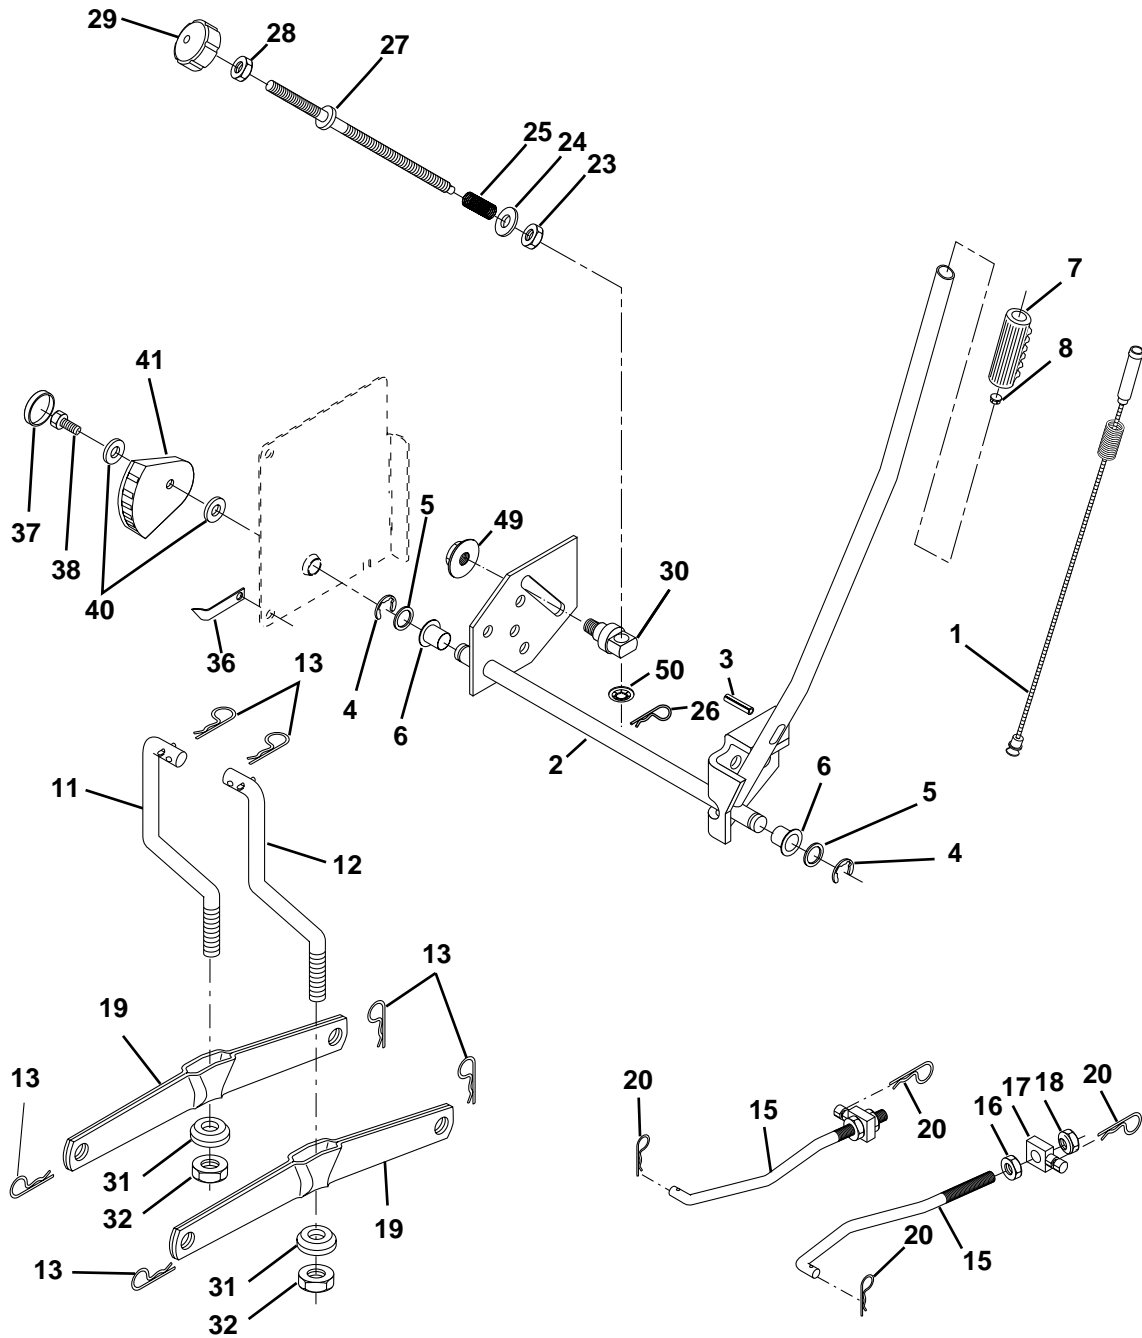

NOTE: All component dimensions given in U.S. inches
1 inch = 25.4 mm

REPAIR PARTS

TRACTOR - MODEL NO. LT13 (J81342F), PRODUCT NO. 954 13 00-35

MOWER LIFT

REPAIR PARTS

TRACTOR - MODEL NO. LT13 (J81342F), PRODUCT NO. 954 13 00-35