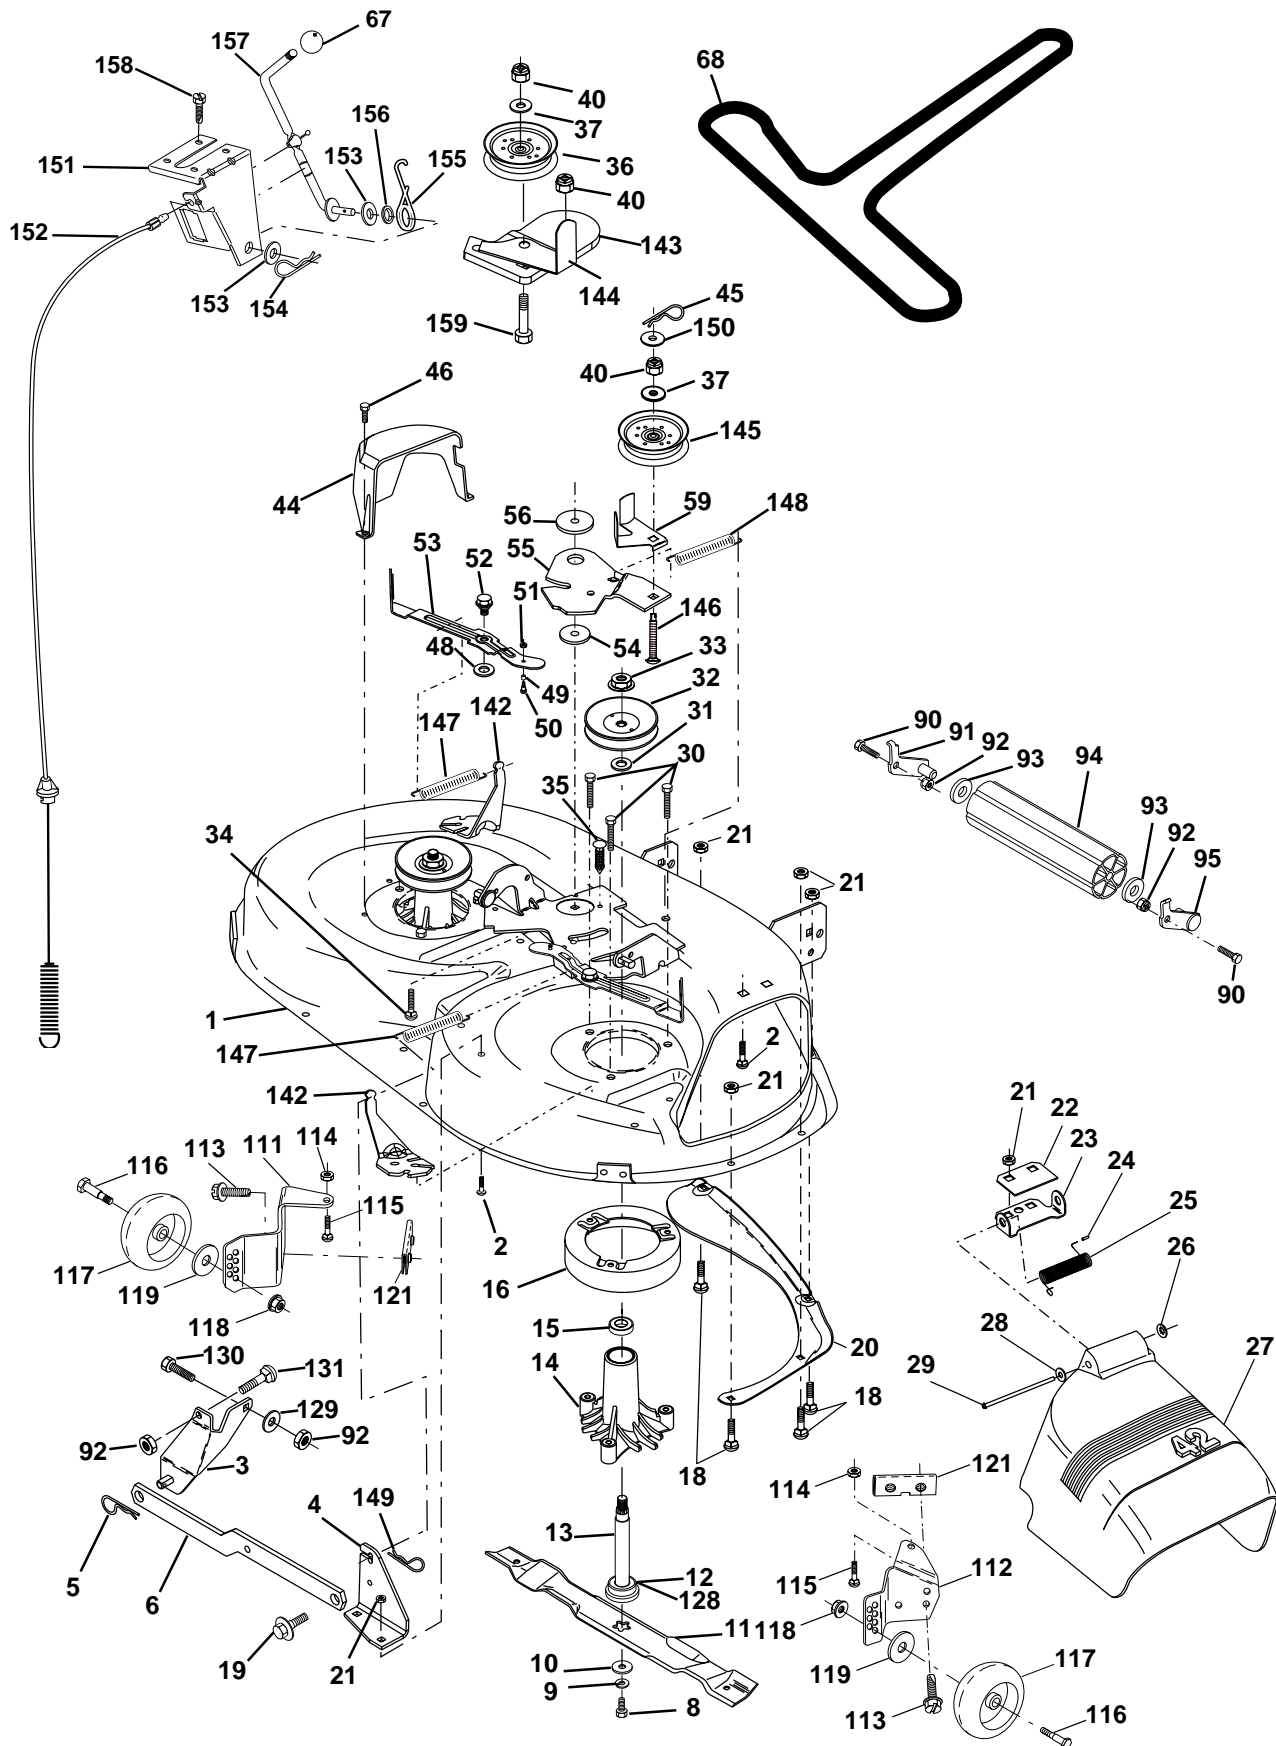

ENGINE

KEY NO.	PART NO.	DESCRIPTION
1	532141359	Control Th/ch 20.22 LH Flag
2	817720410	Screw Hex Thd Cut 1/4-20x5/8 T
3	-----	Engine B&S Model No. 28R707 (Order parts from engine manufacturer)
4	532137348	Muffler
13	532165291	Gasket
14	813280324	Nipple Pipe 3/8 Npt X 3"
15	813200300	Elbow Std 90 Degree 3/8-18 Npt
16	811050600	Washer Lock Ext Tooth 3/8
23	532169837	Shield Brn/Dbr Guard
29	532137180	Kit Spark Arrestor (Flat Scrn)
31	532161911	Tank Fuel Front 2 00
32	532140527	Cap Asm Fuel W/sym Vented
33	532123487	Clamp Hose Black
37	532137040	Line Fuel 20"
38	-----	Plug Oil Drain (Order From Engine Manufacturer)
40	532124028	Bushing Snap Nyl Blk Fuel Line
44	817490412	Screw Hexwsh Thdrol 1/4-20x3/4
45	817060612	Screw 3/8-16 x .75 SMGML
46	819091416	Washer 9/32 X 7/8 X 16 Ga
62	810040500	Washer Lock Hvy Hlcl Spr 5/16
66	532127951	Stop Throttle 3000 RPM
72	871070510	Screw Hexhd Cap 5/16-18 x 5/8
78	817060620	Screw 3/8-16 x 1-1/4 SMGML
81	532128861	Nut Flange 1/4-20 Starter Nut

WHEELS & TIRES

KEY NO.	PART NO.	DESCRIPTION
1	532059192	Cap Valve Tire
2	532065139	Stem Valve
3	532106222	Tire F Ts 15 X 6 0 - 6 Service
4	532059904	Tube Front (Service Item Only)
5	532138336	Rim Asm 6"front Silver Service
6	532124957	Fitting Grease (Front Wheel Only)
7	532124959	Bearing Flange (Front Wheel Only)
8	532138337	Rim Asm 8"rear Silver Service
9	532106268	Tire R Ts 18x9 5-8 C Service
10	532124926	Tube Rear (Service Item Only)
11	532104757	Cap Axle Blk 1 50 X 1 00
--	532144334	Sealant, Tire (10 oz. Tube)

NOTE: All component dimensions given in U.S. inches
1 inch = 25.4 mm

REPAIR PARTS

TRACTOR - MODEL NO. LT13 (J81342F), PRODUCT NO. 954 13 00-35

MOWER DECK

REPAIR PARTS

TRACTOR - MODEL NO. LT13 (J81342F), PRODUCT NO. 954 13 00-35