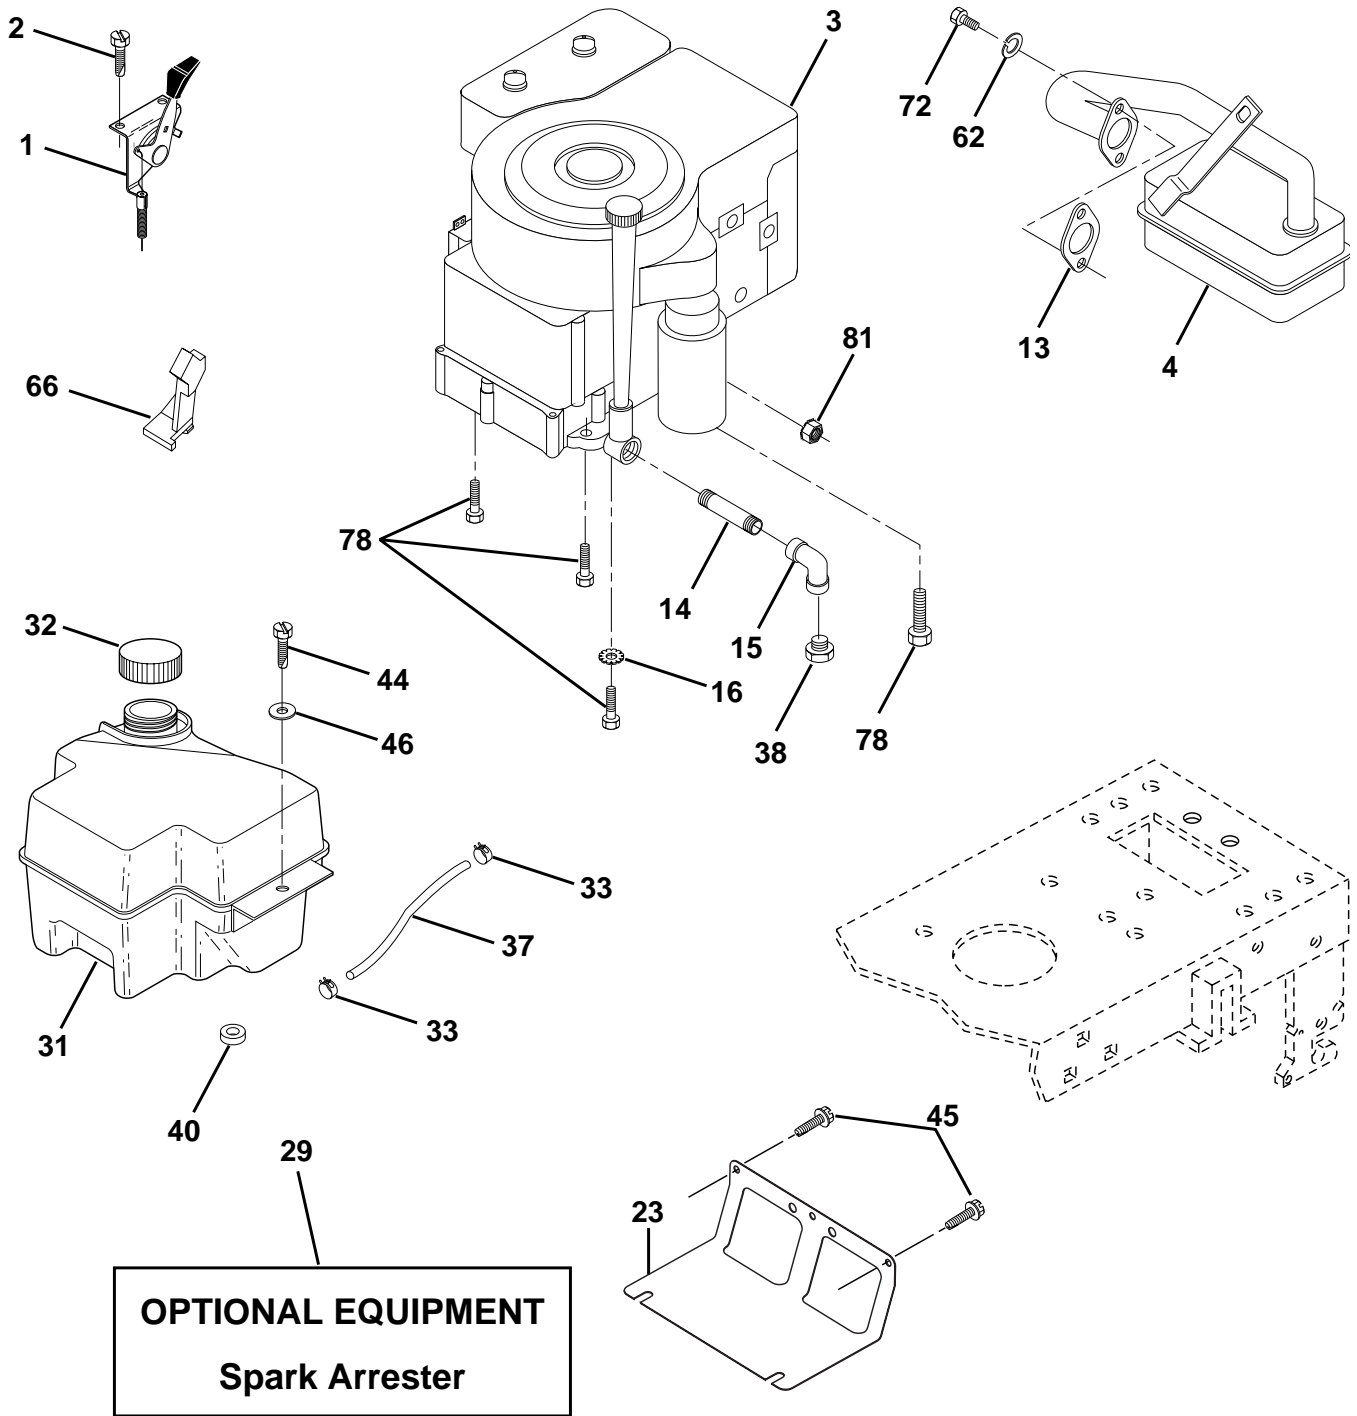

REPAIR PARTS

TRACTOR - MODEL NO. LT13 (J81342F), PRODUCT NO. 954 13 00-35

ENGINE

REPAIR PARTS

TRACTOR - MODEL NO. LT13 (J81342F), PRODUCT NO. 954 13 00-35

ENGINE

KEY NO.	PART NO.	DESCRIPTION
1	532141359	Control Th/ch 20.22 LH Flag
2	817720410	Screw Hex Thd Cut 1/4-20x5/8 T
3	-----	Engine B&S Model No. 28R707 (Order parts from engine manufacturer)
4	532137348	Muffler
13	532165291	Gasket
14	813280324	Nipple Pipe 3/8 Npt X 3"
15	813200300	Elbow Std 90 Degree 3/8-18 Npt
16	811050600	Washer Lock Ext Tooth 3/8
23	532169837	Shield Brn/Dbr Guard
29	532137180	Kit Spark Arrestor (Flat Scrn)
31	532161911	Tank Fuel Front 2 00
32	532140527	Cap Asm Fuel W/sym Vented
33	532123487	Clamp Hose Black
37	532137040	Line Fuel 20"
38	-----	Plug Oil Drain (Order From Engine Manufacturer)
40	532124028	Bushing Snap Nyl Blk Fuel Line
44	817490412	Screw Hexwsh Thdrol 1/4-20x3/4
45	817060612	Screw 3/8-16 x .75 SMGML
46	819091416	Washer 9/32 X 7/8 X 16 Ga
62	810040500	Washer Lock Hvy Hlcl Spr 5/16
66	532127951	Stop Throttle 3000 RPM
72	871070510	Screw Hexhd Cap 5/16-18 x 5/8
78	817060620	Screw 3/8-16 x 1-1/4 SMGML
81	532128861	Nut Flange 1/4-20 Starter Nut

NOTE: All component dimensions given in U.S. inches
1 inch = 25.4 mm