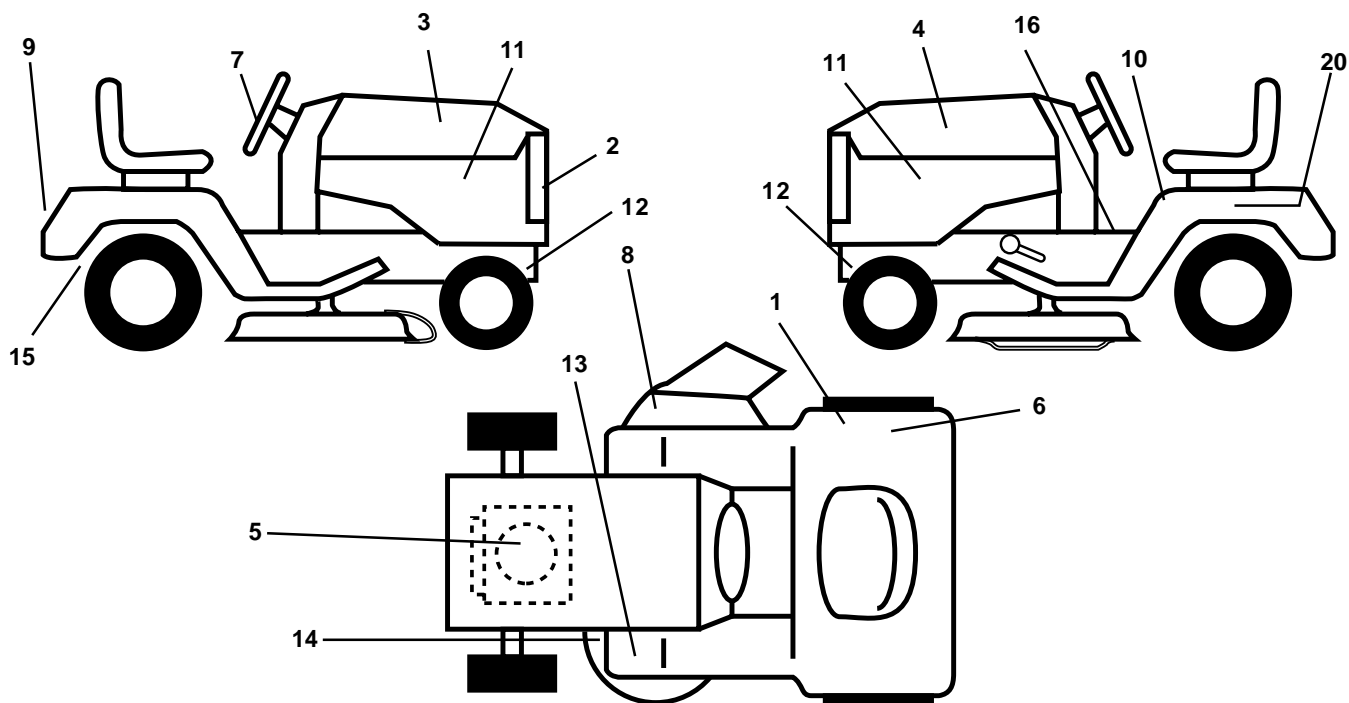

REPAIR PARTS

TRACTOR - MODEL NO. LT13 (J81342F), PRODUCT NO. 954 13 00-35

DECALS

KEY NO.	PART NO.	DESCRIPTION	KEY NO.	PART NO.	DESCRIPTION
1	532126187	Decal 100 DBA	12	532159736	Decal Chassis Hot Muffler
2	532152262	Decal Grille	13	532159737	Decal Brake/Clutch Symbol LT
3	532170598	Decal Hood RH	14	532160396	Decal V-Belt Schematic
4	532170599	Decal Hood LH	15	532162598	Decal Drawbar Load Limit
5	532170848	Decal HP Engine	16	532140837	Decal Saddle Brake Parking
6	532145437	Decal Europe Stand CE	20	532145005	Decal Bat Dan/Psn
7	532170565	Decal, Ins. Strg Whl.	--	532171284	Pad Footrest LH STLT
8	532145494	Decal Mower Cutfinger	--	532171285	Pad Footrest RH STLT
9	532141761	Decal Fender Jonsered	--	532138311	Decal Handle Lift Height Adjust
10	532145498	Decal Read Owner's Manual Syms.	--	532171913	Manual Operator's (Euro.)
11	532162927	Decal Hood Insert B&S White	--	532171914	Manual Operator's (Scan.)