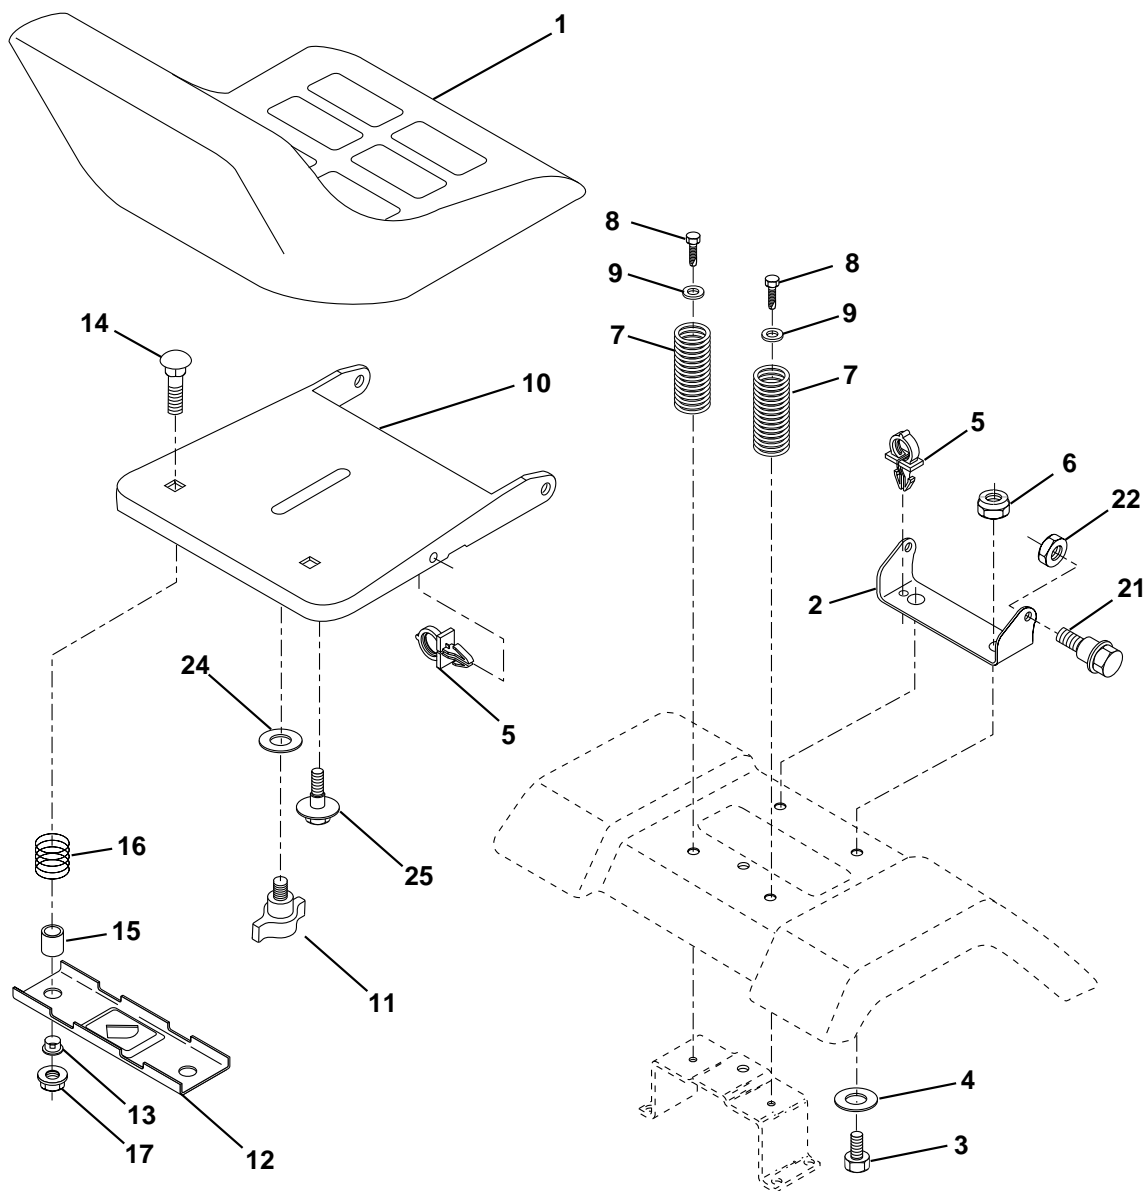

NOTE: All component dimensions given in U.S. inches.
1 inch = 25.4 mm.

REPAIR PARTS

TRACTOR - MODEL NO. LT13 (J81342F), PRODUCT NO. 954 13 00-35

ENGINE

REPAIR PARTS

TRACTOR - MODEL NO. LT13 (J81342F), PRODUCT NO. 954 13 00-35

ENGINE

KEY NO.	PART NO.	DESCRIPTION
1	532141359	Control Th/ch 20.22 LH Flag
2	817720410	Screw Hex Thd Cut 1/4-20x5/8 T
3	-----	Engine B&S Model No. 28R707 (Order parts from engine manufacturer)
4	532137348	Muffler
13	532165291	Gasket
14	813280324	Nipple Pipe 3/8 Npt X 3"
15	813200300	Elbow Std 90 Degree 3/8-18 Npt
16	811050600	Washer Lock Ext Tooth 3/8
23	532169837	Shield Brn/Dbr Guard
29	532137180	Kit Spark Arrestor (Flat Scrn)
31	532161911	Tank Fuel Front 2 00
32	532140527	Cap Asm Fuel W/sym Vented
33	532123487	Clamp Hose Black
37	532137040	Line Fuel 20"
38	-----	Plug Oil Drain (Order From Engine Manufacturer)
40	532124028	Bushing Snap Nyl Blk Fuel Line
44	817490412	Screw Hexwsh Thdrol 1/4-20x3/4
45	817060612	Screw 3/8-16 x .75 SMGML
46	819091416	Washer 9/32 X 7/8 X 16 Ga
62	810040500	Washer Lock Hvy Hlcl Spr 5/16
66	532127951	Stop Throttle 3000 RPM
72	871070510	Screw Hexhd Cap 5/16-18 x 5/8
78	817060620	Screw 3/8-16 x 1-1/4 SMGML
81	532128861	Nut Flange 1/4-20 Starter Nut

NOTE: All component dimensions given in U.S. inches
1 inch = 25.4 mm

REPAIR PARTS

TRACTOR - MODEL NO. LT13 (J81342F), PRODUCT NO. 954 13 00-35

SEAT ASSEMBLY

KEY NO.	PART NO.	DESCRIPTION
1	532140117	Seat
2	532140551	Bracket Pivot Seat 8 720
3	871110616	Bolt Fin Hex 3/8-16 Unc x 1
4	819131610	Washer 13/32 X 1 X 10 Ga
5	532145006	Clip Push-In
6	873800600	Nut Hex w/Ins. 3/8-16 Unc
7	532124181	Spring Seat Cprsn 2 250 Blk Zi
8	817000616	Screw 3/8-16 x 1.5 SMGML
9	819131614	Washer 13/32 X 1 X 14 Ga.
10	532155925	Pan Seat
11	532166369	Knob Seat